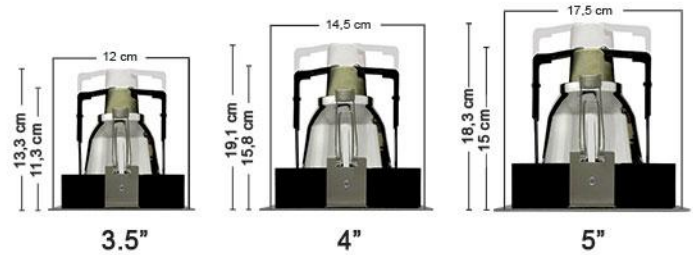

### DLQ D801

Available in size: 3.5"; 4"; 5"

- Durable.
- Easy to install.
- Adjustable angle of lighting (can be tilted and elevated).