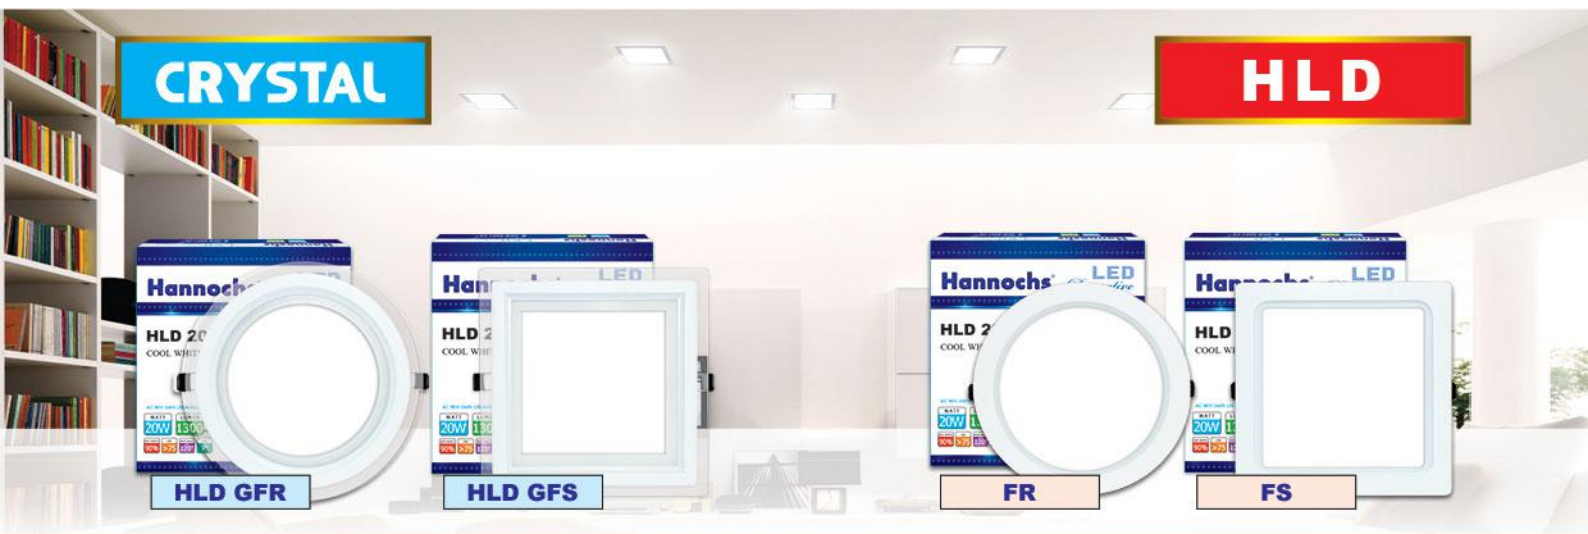

CRYSTAL	WATT	LUMEN	PRODUCT DIMENSION	CUTTING HOLE	EQUAL TO DOWNLIGHT
HLD 501 GFR	5W	325	Φ 100 x 40 mm	Φ 75 mm	2.5"
HLD 1201 GFR	12W	780	Φ 160 x 40 mm	Φ 125 mm	4"
HLD 2001 GFR	20W	1300	Φ 200 x 40 mm	Φ 170 mm	6"
HLD 501 GFS	5W	325	95 x 95 x 40 mm	75 x 75 mm	2.5"
HLD 1201 GFS	12W	780	160 x 160 x 40 mm	125 x 125 mm	4"
HLD 2001 GFS	20W	1300	200 x 200 x 40 mm	160 x 160 mm	6"

HLD	WATT	LUMEN	PRODUCT DIMENSION	CUTTING HOLE	EQUAL TO DOWNLIGHT
HLD 501 FR	5W	325	Φ 105 x 40 mm	Φ 95 mm	3.5"
HLD 1201 FR	12W	780	Φ 150 x 40 mm	Φ 135 mm	5"
HLD 2001 FR	20W	1300	Φ 200 x 40 mm	Φ 185 mm	7"
HLD 501 FS	5W	325	105 x 105 x 40 mm	95 x 95 mm	3.5"
HLD 1201 FS	12W	780	150 x 150 x 40 mm	135 x 135 mm	5"
HLD 2001 FS	20W	1300	200 x 200 x 40 mm	185 x 185 mm	7"

- Save energy up to 90%.
- Can operate within 100-240V.
- Color Temp. : Cool Daylight = 6500K
  Warm White = 3000K

- Shape: GFR & FR = Round, GFS & FS = Square.
- Cover Type: GFR & GFS = Glass Frosted, FR & FS = Frosted.
- Ring Color: White.