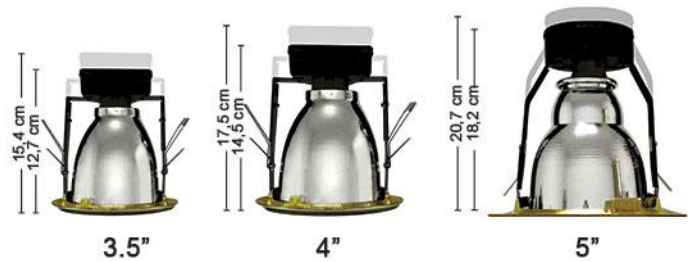

DLG SUPER

Available in size: 3.5"; 4"; 5"

S30
available color :
SILVER / CHROME, GOLD / CHROME