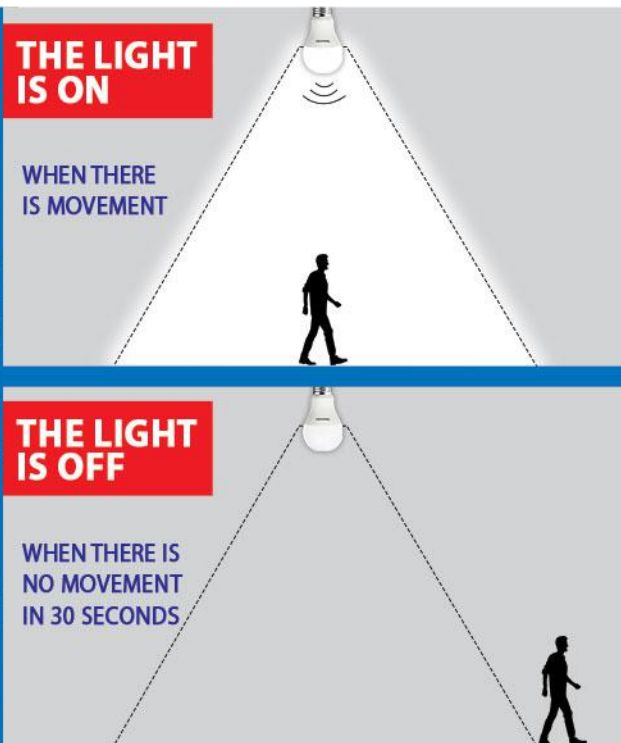

WATT	LUMEN (CDL)	HEIGHT (mm)	DIAMETER (mm)
5W	435	112	60
9W	910	112	60
13W	1330	112	60

SPECIFICATIONS	
Lifetime	10'000 Hours
Cap / Fitting	E27
Lamp Voltage	100-240V / 50-60Hz
CRI*	≥80
Beam Angle	240°
Power Factor	≥0.5
Product Material	PBT + AL + PC
Sensor Range	Radius 5-8m

- LED Light with built-in *Motion Sensor*.
- Securing your home, when the lamp automatic on then will outwit thieves at your home.
- Practical, no need to ON / OFF the switch.
- Can save your electricity costs.
- No IR & UV radiation, low heat radiation.
- Color Temp. : Cool Daylight = 6500K